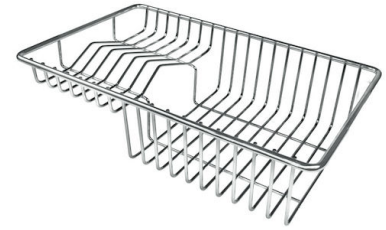

Happy Hour Level 4

Compatible accessories/Accessori compatibili:

8100 600

GALLERY

Optional accessories

The "rails" system makes it possible to use a combination of numerous accessories. Grids, chopping boards, utensils, ranging systems, bowls and containers of different dimensions can be alternated in the workspace with a simple gesture, and can easily be stacked, in order to be on hand at all times.

EQUIPMENT

GRILLE NOIRE POUR EVIERS RIVA
A100 E00

OPTIONAL ACCESSORIES

CUVETTE INOX PERFOREE

A151 F00

* only in combination with the accessory
A644 A01

CUVETTE PLASTIQUE BLANCHE

A153 A00

**GRILLE POR.ASSIETTES INOX
mm214x379**

A100 C03

* only in combination with the accessory
A644 A01

**KIT CUBE RONDE ET CUVETTE
RECTANGULAIRE POUR EVIERS
CONVIVIO**

A100 E28

**KIT DEUX CUVETTES INOX POUR
EVIERS CONVIVIO**