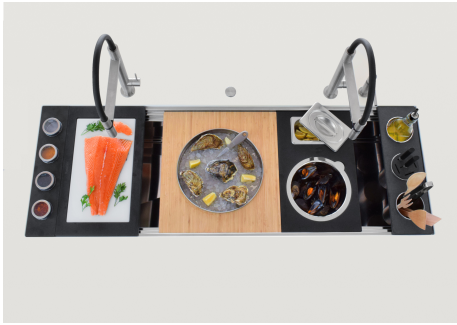

GALLERY

Optional accessories