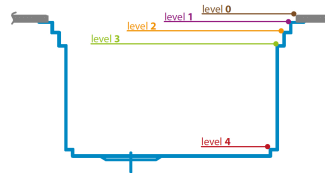

GALLERY

Optional accessories

EQUIPMENT

OPTIONAL ACCESSORIES