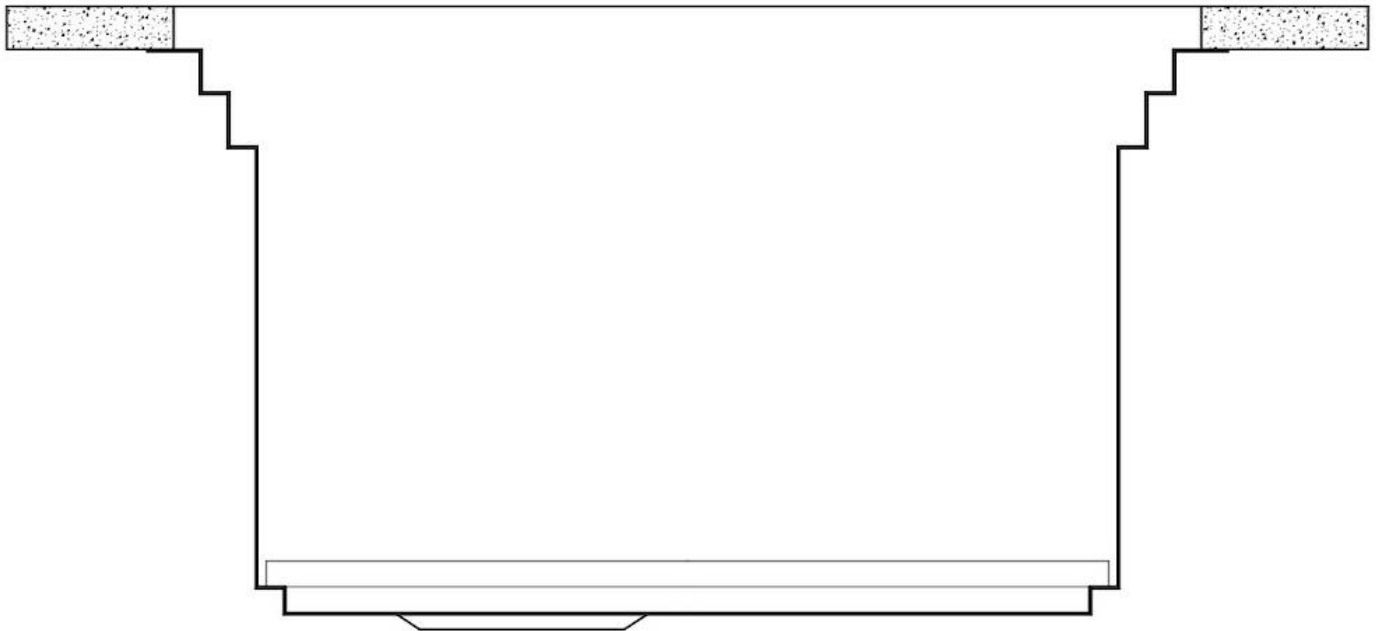

Happy Hour Level 4

Compatible accessories/Accessori compatibili:

8100 600